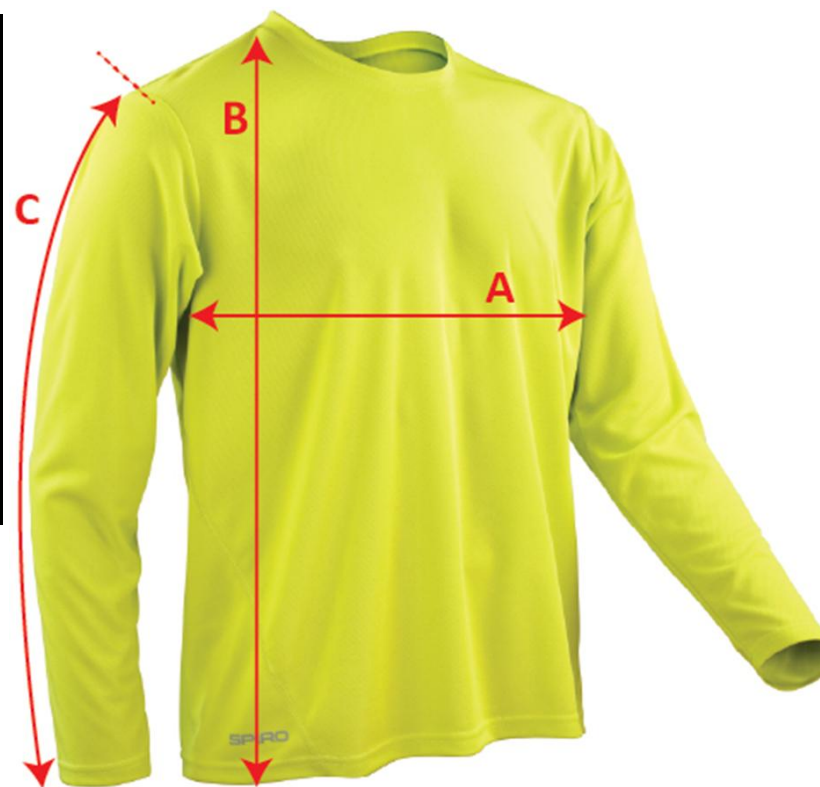

DATE: 10 July 2012

S254M - MENS QUICK DRY
PERFORMANCE LONG SLEEVE
T-SHIRT

Measures in Cms

TO FIT APPROX CHEST SIZE	SIZE	S	M	L	XL	2XL	TOL +/-
	UK	37	40	43	46	49	
	EURO	46	50	52	56	58	
A	1/2 CHEST MEASURE 2CM BELOW ARMHOLE - LAY TOP OUT FLAT	52	54	56	58	60	1
B	FRONT LENGTH FROM SIDE NECK TO HEM	68	70	72	74	76	1
C	SLEEVE LENGTH TAKEN FROM SHOULDER SEAM	60.5	61.5	62.5	63.5	64.5	1

Męska koszulka sportowa z długim rękawem | Spiro